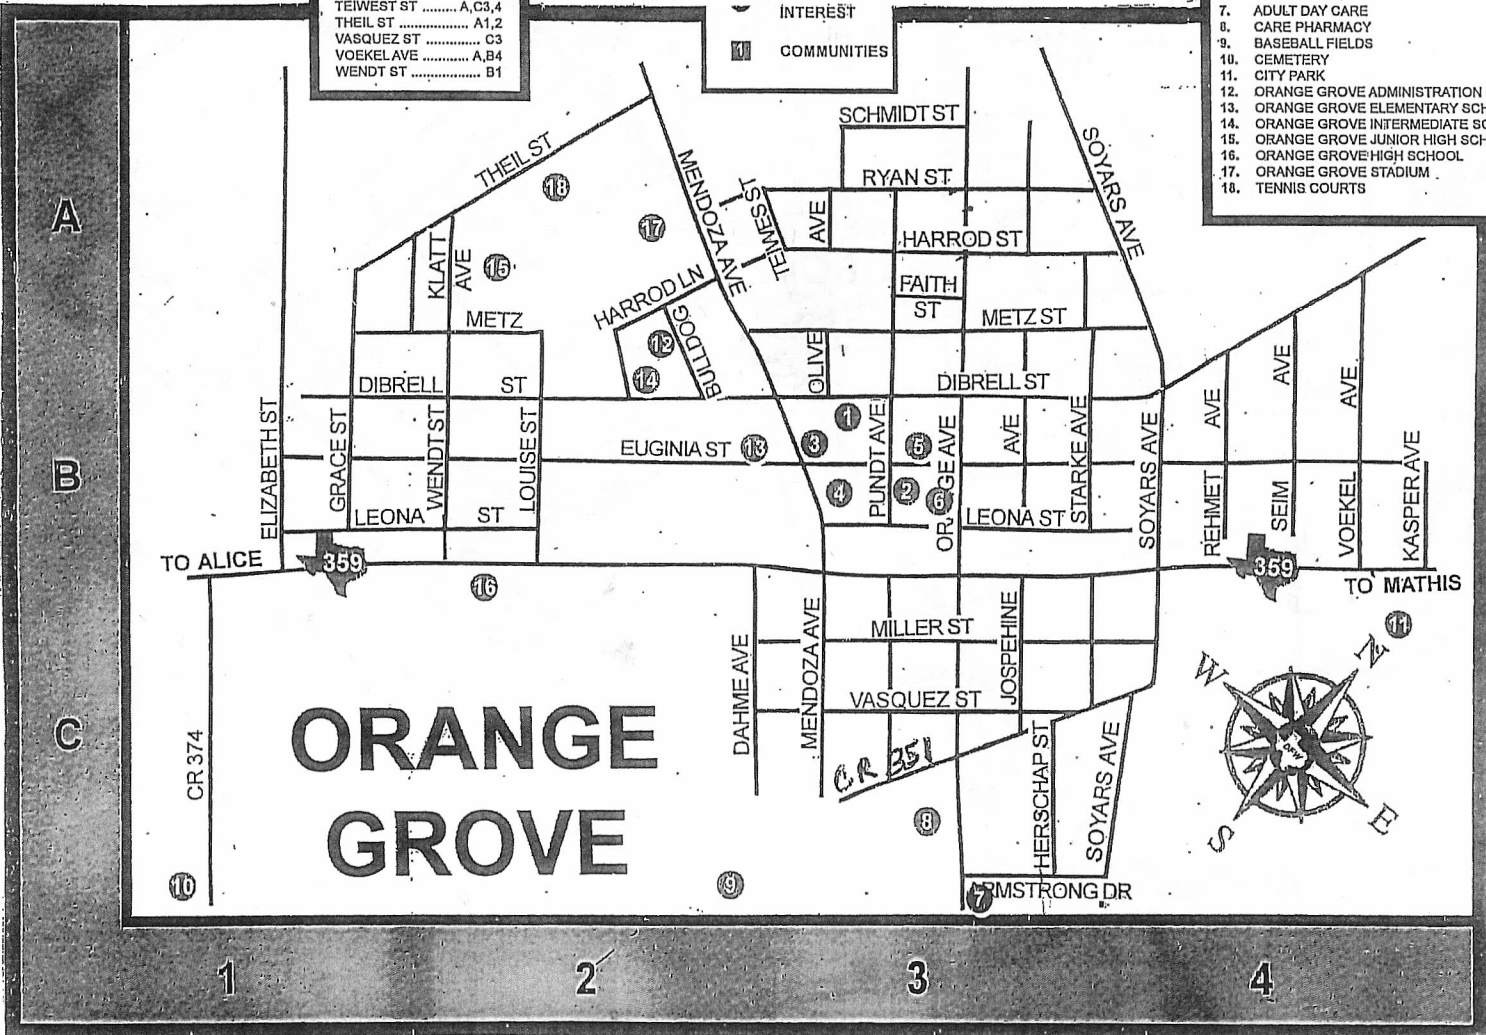

- ARMSTRONG DR C3
- BULLDOG A,B2
- CR 374 C1
- DAHME AVE B,C2
- DIBRELL ST B1,4
- ELIZABETH ST A,B1
- FAITH ST A3
- EUGINIA ST B1,4
- GRACE ST B1
- HARROD LN A1
- HARROD ST A3
- HERSCHAP ST C3
- JOSEPHINE AVE B,C3
- KASPER AVE B4
- KLATT AVE A1
- LEONA ST B1,4
- LOUISE ST B2
- MENDOZA AVE A,C2,3
- METZ ST A1,3
- MILLER ST C3
- OLIVE AVE B3
- ORANGE AVE A,C3
- PUNDT AVE A,C3
- PREHMET AVE B4
- RYAN ST A3
- SEIM AVE A,B4
- SCHMIDT ST A3
- STARKE AVE B3
- SOYARS AVE C3,4
- THEIL ST A1,2
- VASQUEZ ST C3
- VOEKEL AVE A,B4
- WENDT ST B1

- ### ORANGE GROVE POINTS OF INTEREST
1. CITY HALL / POLICE DEPARTMENT
 2. CHAMBER OF COMMERCE & ORANGE GROVE MUSEUM AREA
 3. U.S. POST OFFICE
 4. FIRE DEPARTMENT
 5. MEDICAL CLINIC
 6. DENTAL CLINIC
 7. ADULT DAY CARE
 8. CARE PHARMACY
 9. BASEBALL FIELDS
 10. CEMETERY
 11. CITY PARK
 12. ORANGE GROVE ADMINISTRATION OFFICE
 13. ORANGE GROVE ELEMENTARY SCHOOL
 14. ORANGE GROVE INTERMEDIATE SCHOOL
 15. ORANGE GROVE JUNIOR HIGH SCHOOL
 16. ORANGE GROVE HIGH SCHOOL
 17. ORANGE GROVE STADIUM
 18. TENNIS COURTS

ORANGE GROVE